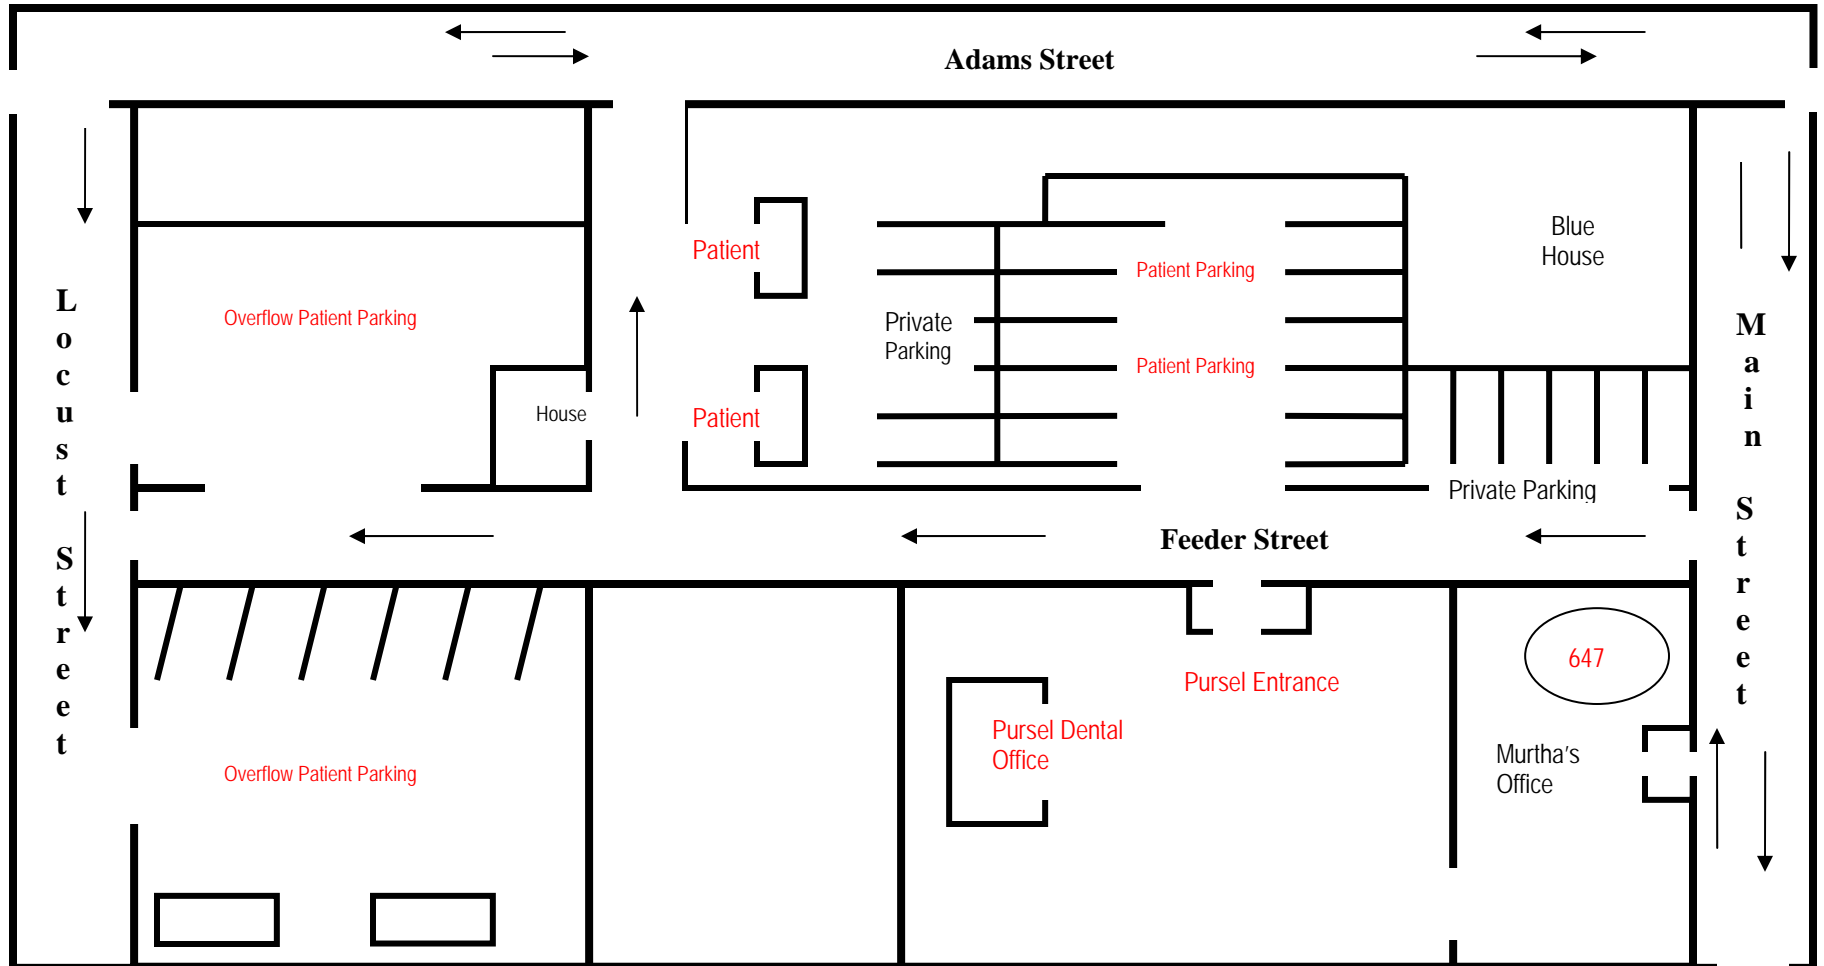

Pursel Dental Parking Map

As you travel north on Main Street, go to 657 Main and turn left onto Feeder Street. Please do not park in the Private Parking areas. The first Patient parking area is opposite the Feeder Street entrance. Additional patient parking is ½ a block down on the left and right sides of Feeder Street.

Thank you for your consideration by not parking in the private parking areas.